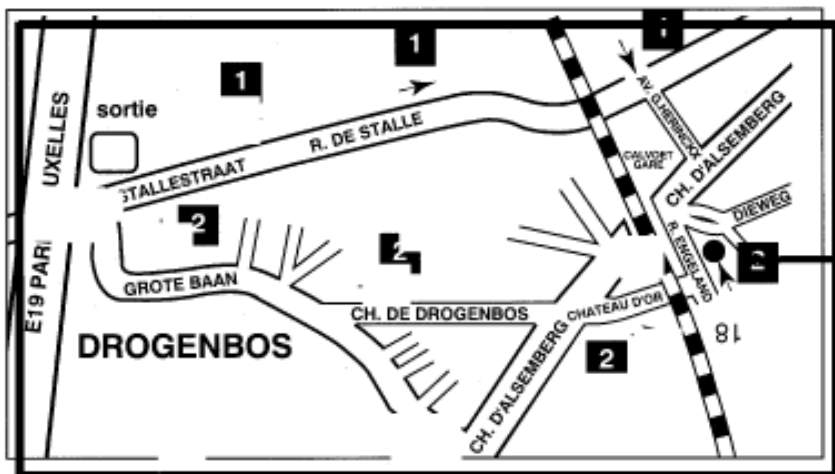

Find the way to Schneider Electric

Schneider Electric nv / sa
Dieweg 3
1180 Brussel
Tel: 02/ 373.77.11
Fax: 02/ 375.38.58
<http://www.schneider-electric.be>

Find the way from the “Ring West” around Brussels (E19), exit 18 “Ruisbroek-Drogenbos”

Find us via Ukkel : At exit 18 from the ring road around Brussels, you should choose the direction “Ukkel – Drogenbos - Vorst”. Continue for +/- 3km on this street which is called the “Stallestraat”. After passing underneath a railway bridge, you should take the second road on the right: the “Guillaume Herinckxlaan”. Continue until the end of this street and turn right: this is the “Alsembergsesteenweg”. Continue until you see the traffic lights. You are now on the little square of the railway station of “Ukkel Kalevoet”. In front of you (on your left) you will see the buildings of Schneider Electric.