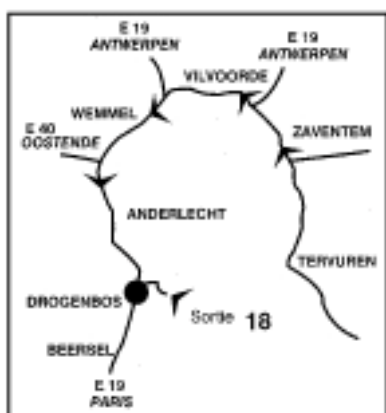

Find the way to Schneider Electric

Schneider Electric nv / sa
Dieweg 3
1180 Brussel
Tel: 02/ 373.77.11
Fax: 02/ 375.38.58
<http://www.schneider-electric.be>

Find the way from the “Ring West” around Brussels (E19), exit 18 “Ruisbroek-Drogenbos”

Find us via Ukkel : At exit 18 from the ring road around Brussels, you should choose the direction “Ukkel – Drogenbos - Vorst”. Continue for +/- 3km on this street which is called the “Stallestraat”. After passing underneath a railway bridge, you should take the second road on the right: the “Guillaume Herinckxlaan”. Continue until the end of this street and turn right: this is the “Alsembergsesteenweg”. Continue until you see the traffic lights. You are now on the little square of the railway station of “Ukkel Kalevoet”. In front of you (on your left) you will see the buildings of Schneider Electric.